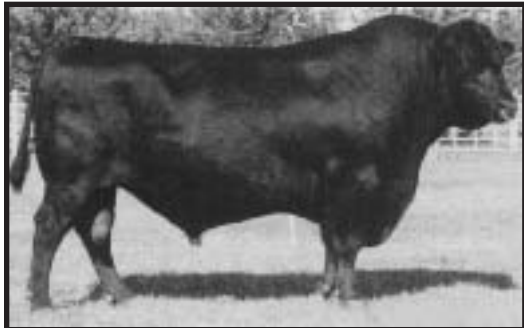

Basin Max 602C